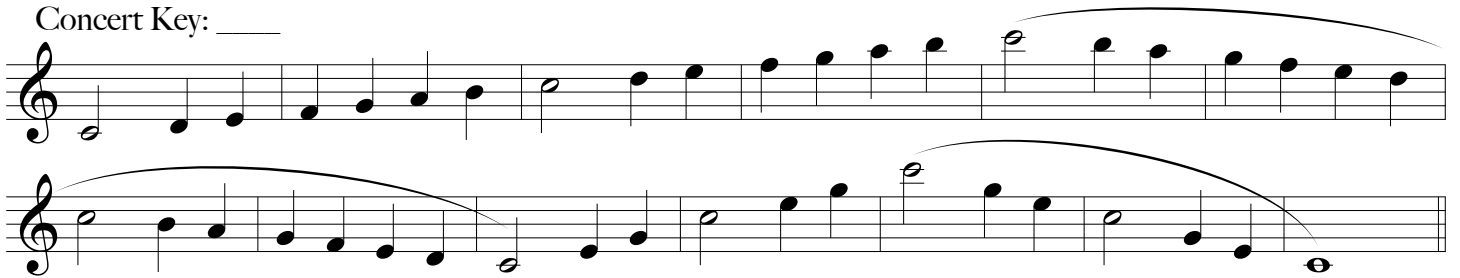

# 7 Major Scales

Level Two

Concert Key: \_\_\_\_

Concert Key: \_\_\_\_

Concert Key: \_\_\_\_

Concert Key: \_\_\_\_

Concert Key: \_\_\_\_

Concert Key: \_\_\_\_

Concert Key: \_\_\_\_

Chromatic Scale (B-flat - F):

Musical notation for the Chromatic Scale (B-flat - F) in treble clef. The scale is written across two staves. The first staff shows the ascending scale from B-flat to F, and the second staff shows the descending scale from F to B-flat. The notes are: B-flat, B, C, C-sharp, D, D-sharp, E, E-sharp, F. The descending scale notes are: F, E-sharp, E, D-sharp, D, C-sharp, C, B, B-flat. A slur covers the entire scale.

Chromatic Scale (C - C):

Musical notation for the Chromatic Scale (C - C) in treble clef. The scale is written across two staves. The first staff shows the ascending scale from C to C, and the second staff shows the descending scale from C to C. The notes are: C, C-sharp, D, D-sharp, E, E-sharp, F, F-sharp, G, G-sharp, A, A-sharp, B, B-sharp, C. The descending scale notes are: C, B-sharp, B, A-sharp, A, G-sharp, G, F-sharp, F, E-sharp, E, D-sharp, D, C-sharp, C. A slur covers the entire scale.