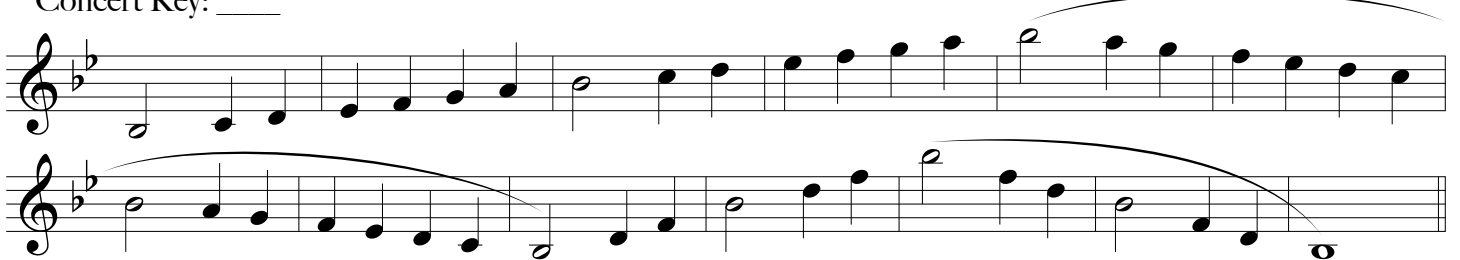

# 7 Major Scales

Level Two

Concert Key: \_\_\_\_

Concert Key: \_\_\_\_

Concert Key: \_\_\_\_

Concert Key: \_\_\_\_

Concert Key: \_\_\_\_

Concert Key: \_\_\_\_

Concert Key: \_\_\_\_

Chromatic Scale (B-flat - F):

Musical notation for the Chromatic Scale (B-flat - F) in treble clef. The scale is written across two staves. The first staff shows the ascending scale from B-flat to F, and the second staff shows the descending scale from F to B-flat. The notes are: B-flat, B, C, C-sharp, D, D-sharp, E, E-sharp, F. The descending scale notes are: F, E-sharp, E, D-sharp, D, C-sharp, C, B, B-flat. A slur covers the entire scale.

Chromatic Scale (C - C):

Musical notation for the Chromatic Scale (C - C) in treble clef. The scale is written across two staves. The first staff shows the ascending scale from C to C, and the second staff shows the descending scale from C to C. The notes are: C, C-sharp, D, D-sharp, E, E-sharp, F, F-sharp, G, G-sharp, A, A-sharp, B, B-sharp, C. The descending scale notes are: C, B-sharp, B, A-sharp, A, G-sharp, G, F-sharp, F, E-sharp, E, D-sharp, D, C-sharp, C. A slur covers the entire scale.